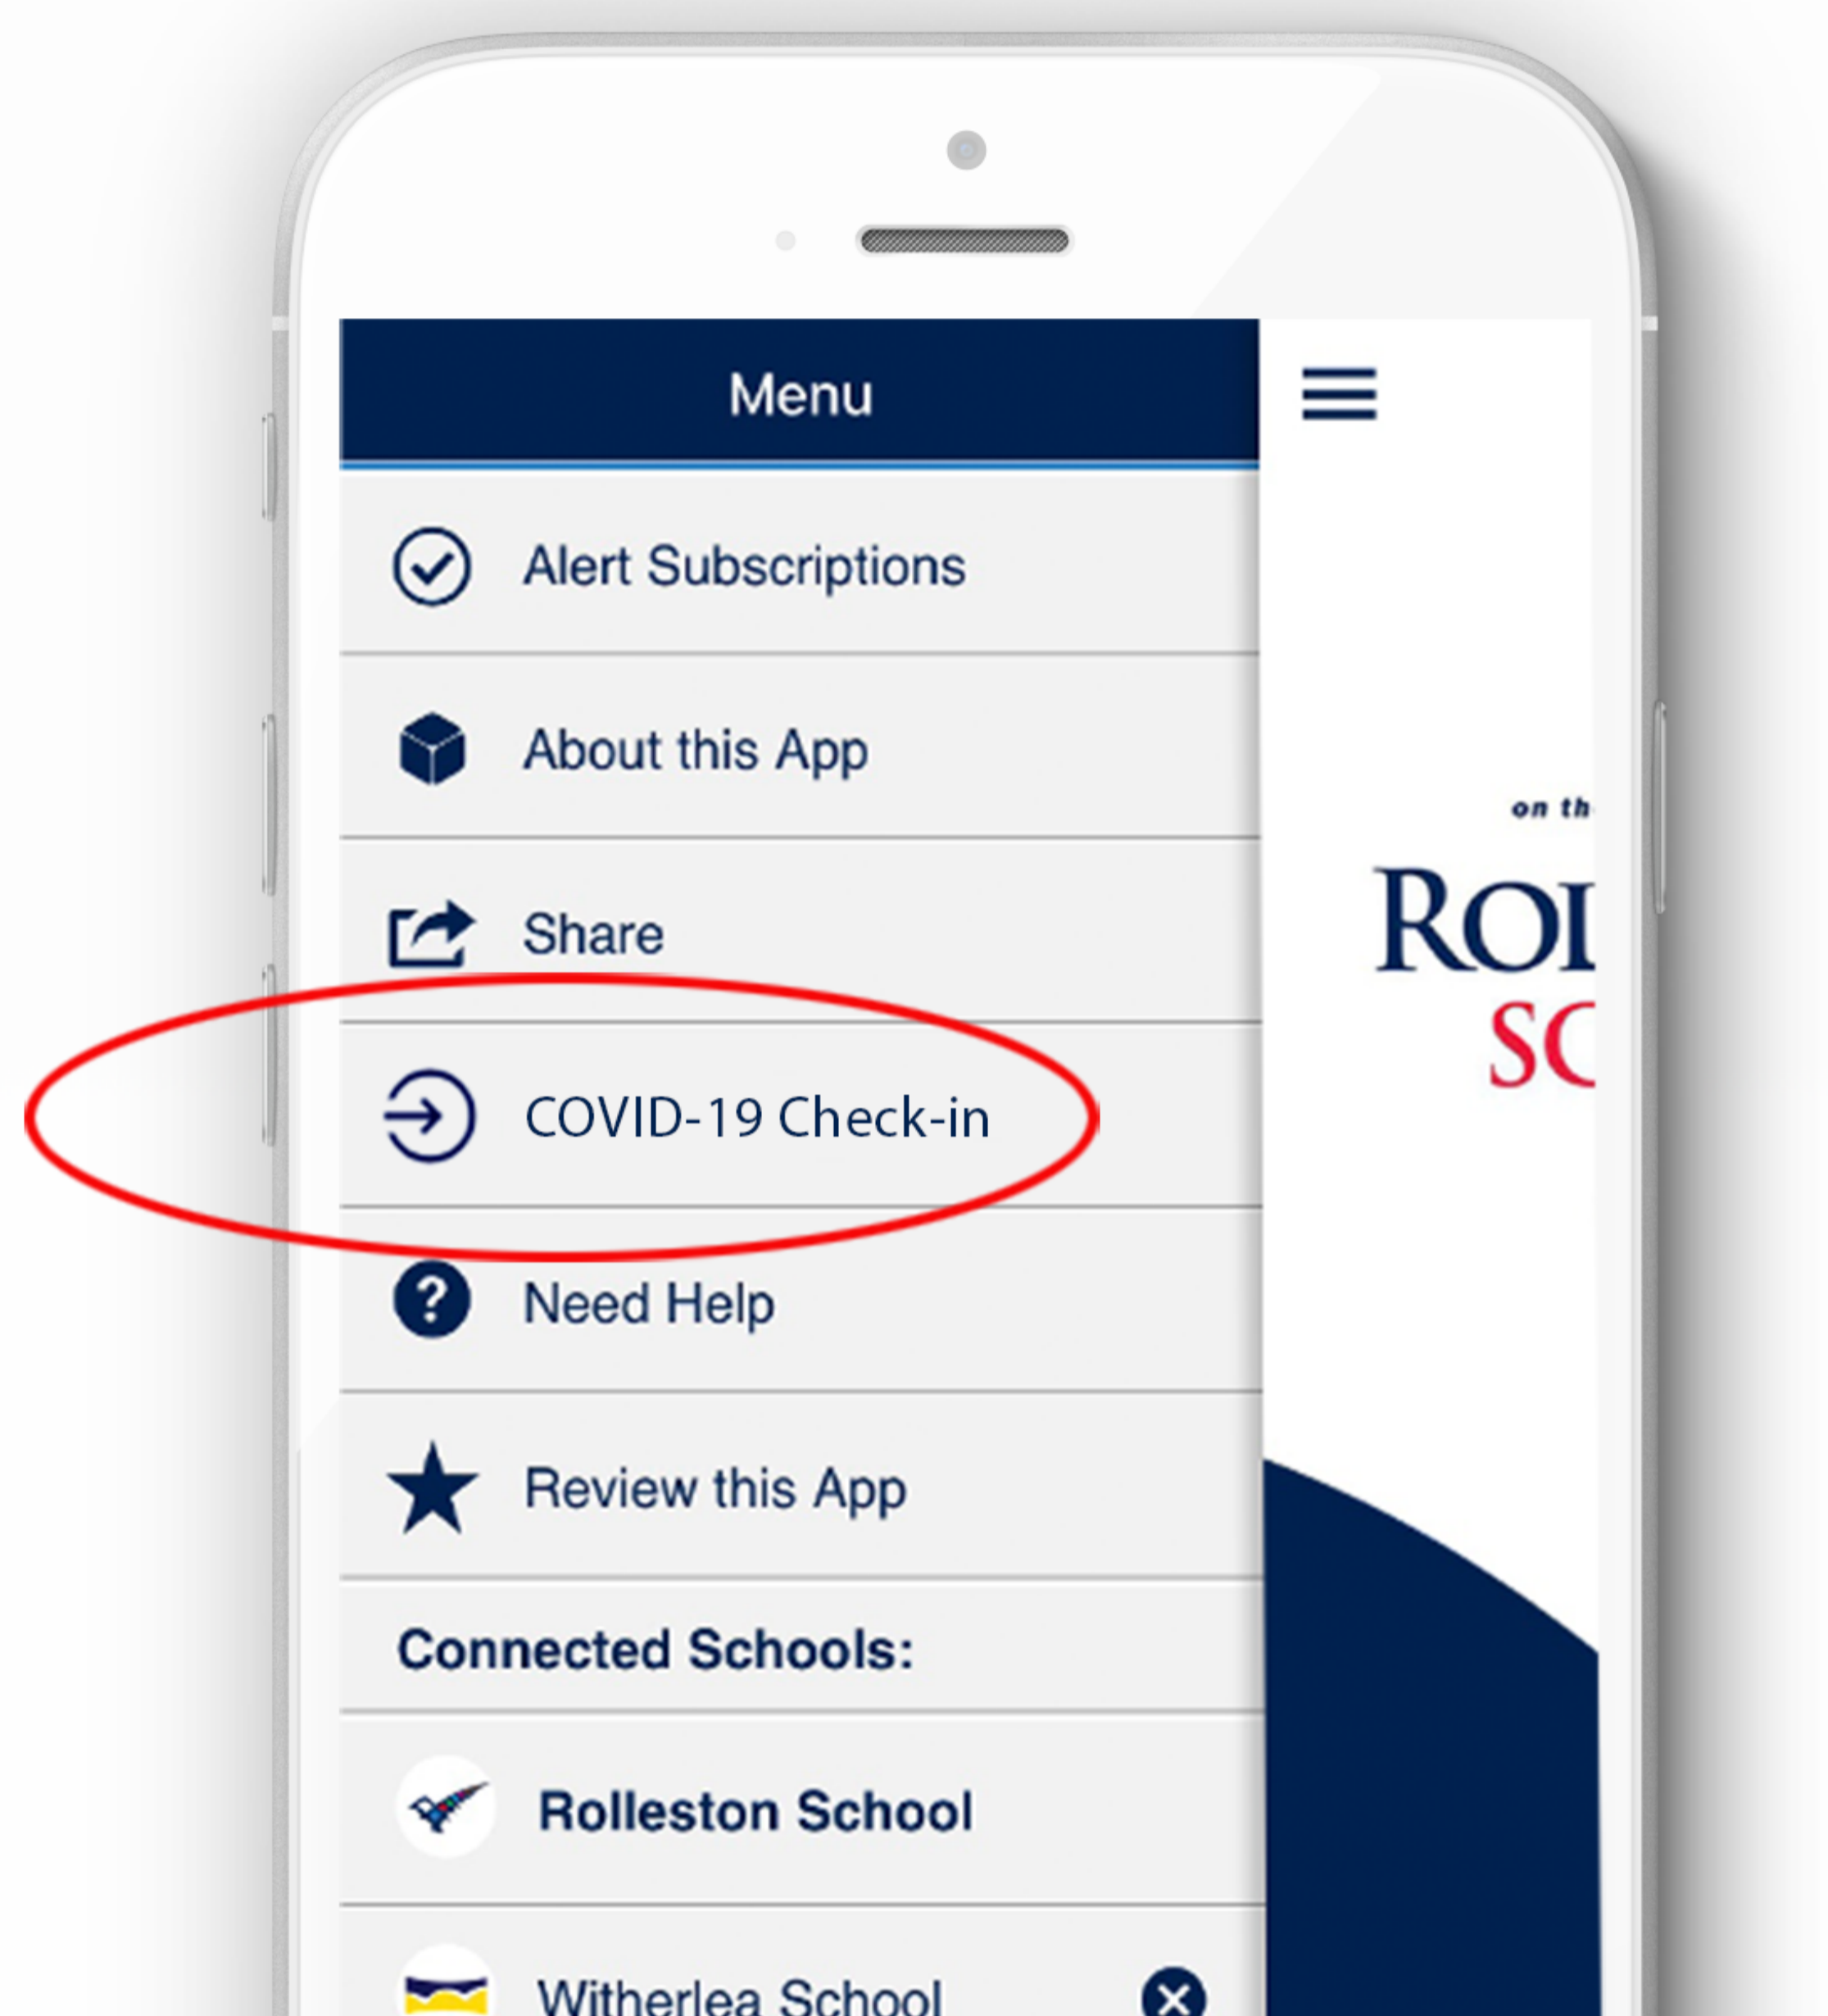

St Francis of Assisi Catholic School

Our School App has a new COVID-19 Check-in module

“Available on App version 2.4.0 or greater”

Parents, caregivers and visitors can use the App to:

1) Check in to the School on arrival by registering your details.

2) Show staff confirmation screen if requested.

3) Check out when leaving the premises.

To download the App simply scan the QR code or go to the App Store on your Apple or Android device and Search '**SchoolAppsNZ**'.